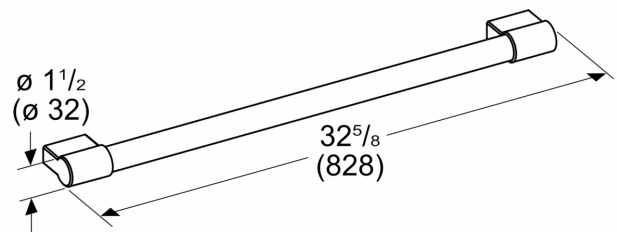

**Door Handle  
PR3000IB10**

Product group: .....Accessory  
Brand: .....Thermador  
Product name / series name:  
SKU: .....PR3000IB10  
Internal article number: .....PR3000IB10  
EAN code: .....825225974659  
Product Packaging Dimensions (HxWxD): .....2.24 x 35.66 x 7.91  
Net Weight: .....3.000 lbs  
Gross Weight: .....5.000 lbs  
Quantity per packing unit:  
Standard number of units per pallet: .....96  
UPC code: .....825225974659

**Door Handle  
PR3000IB10**

Measurements in inches (mm)

measurements in inches (mm)