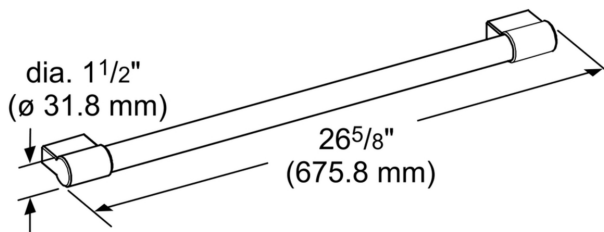

**Door Handle  
PR3000IB10**

Product group: .....Accessory  
Brand: .....Thermador  
Product name / series name:  
SKU: .....PR3000IB10  
Internal article number: .....PR3000IB10  
EAN code: .....825225974659  
Product Packaging Dimensions (HxWxD): .....2.24 x 35.66 x 7.91  
Net Weight: .....3.000 lbs  
Gross Weight: .....5.000 lbs  
Quantity per packing unit:  
Standard number of units per pallet: .....96  
UPC code: .....825225974659

**Door Handle  
PR3000IB10**

Measurements in inches (mm)

measurements in inches (mm)