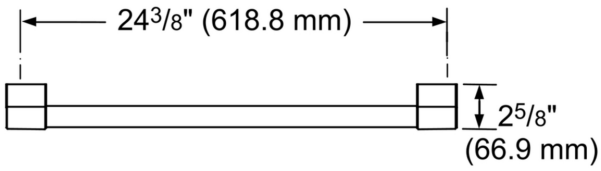

**Door Handle  
PR3000IB10**

Product group: .....Accessory  
Brand: .....Thermador  
Product name / series name:  
SKU: .....PR3000IB10  
Internal article number: .....PR3000IB10  
EAN code: .....825225974659  
Product Packaging Dimensions (HxWxD): .....2.24 x 35.66 x 7.91  
Net Weight: .....3.000 lbs  
Gross Weight: .....5.000 lbs  
Quantity per packing unit:  
Standard number of units per pallet: .....96  
UPC code: .....825225974659

**Door Handle  
PR3000IB10**

Measurements in inches (mm)

measurements in inches (mm)