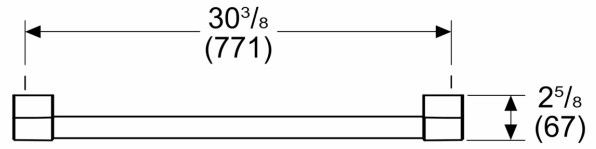

**Door Handle  
PR3000IB10**

Product group: .....Accessory  
Brand: .....Thermador  
Product name / series name:  
SKU: .....PR3000IB10  
Internal article number: .....PR3000IB10  
EAN code: .....825225974659  
Product Packaging Dimensions (HxWxD): .....2.24 x 35.66 x 7.91  
Net Weight: .....3.000 lbs  
Gross Weight: .....5.000 lbs  
Quantity per packing unit:  
Standard number of units per pallet: .....96  
UPC code: .....825225974659

**Door Handle  
PR3000IB10**

Measurements in inches (mm)

measurements in inches (mm)